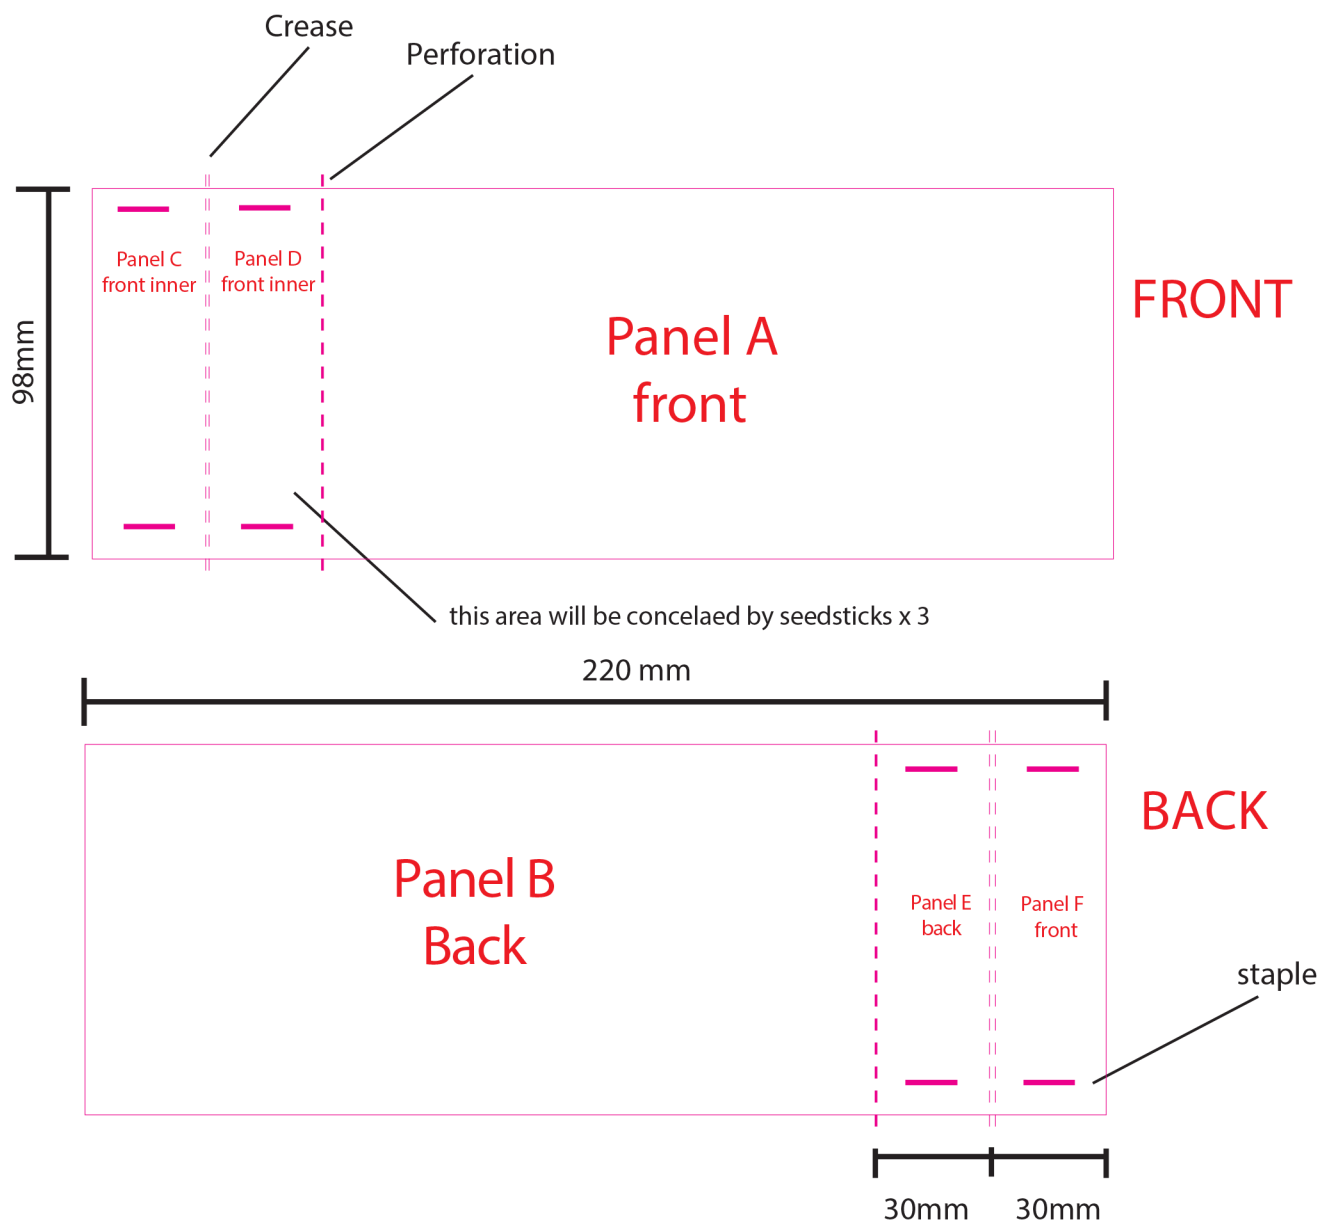

Specification sheet

- 3 Stick Postcard

**DO NOT USE THIS TEMPLATE TO
POSITION ARTWORK : NOT TO SCALE**

ARTWORK SPECIFICATIONS / REQUIREMENTS

Art must be supplied in vector, CMYK format or PMS colours specified, RGB is not acceptable

Fonts must be converted to outlines.

Working file must be compatible with cs6 - illustrator

3mm bleed is required beyond the trim lines.

Files to be supplied in pdf / eps or ai format only.